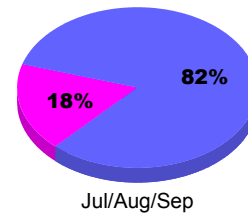

Gender Comparison 2011-2012

Jul/Aug/Sep

Legend: Male (Blue), Female (Magenta)